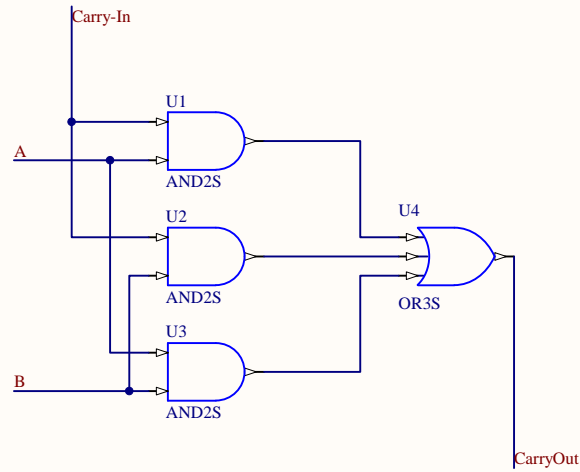

1-Bit Adder - Logic

1-Bit Adder - Carry-Out Logic

1-Bit Adder - Sum Logic

Title		
Size A4	Number	Revision
Date:	18/10/2012	Sheet of
File:	C:\Users\...\AdderSimp.SchDoc	Drawn By:

1-Bit ALU - AND, OR, Add, Subtract, SLT, Nor

Title		
Size A4	Number	Revision
Date:	18/10/2012	Sheet of
File:	C:\Users\...\ALU1bitInvSLT.SchDoc	Drawn By:

Title		
Size	Number	Revision
B		
Date:	18/10/2012	Sheet of
File:	C:\Users\...\ALU8bitInvSLTz.SchDoc	Drawn By: