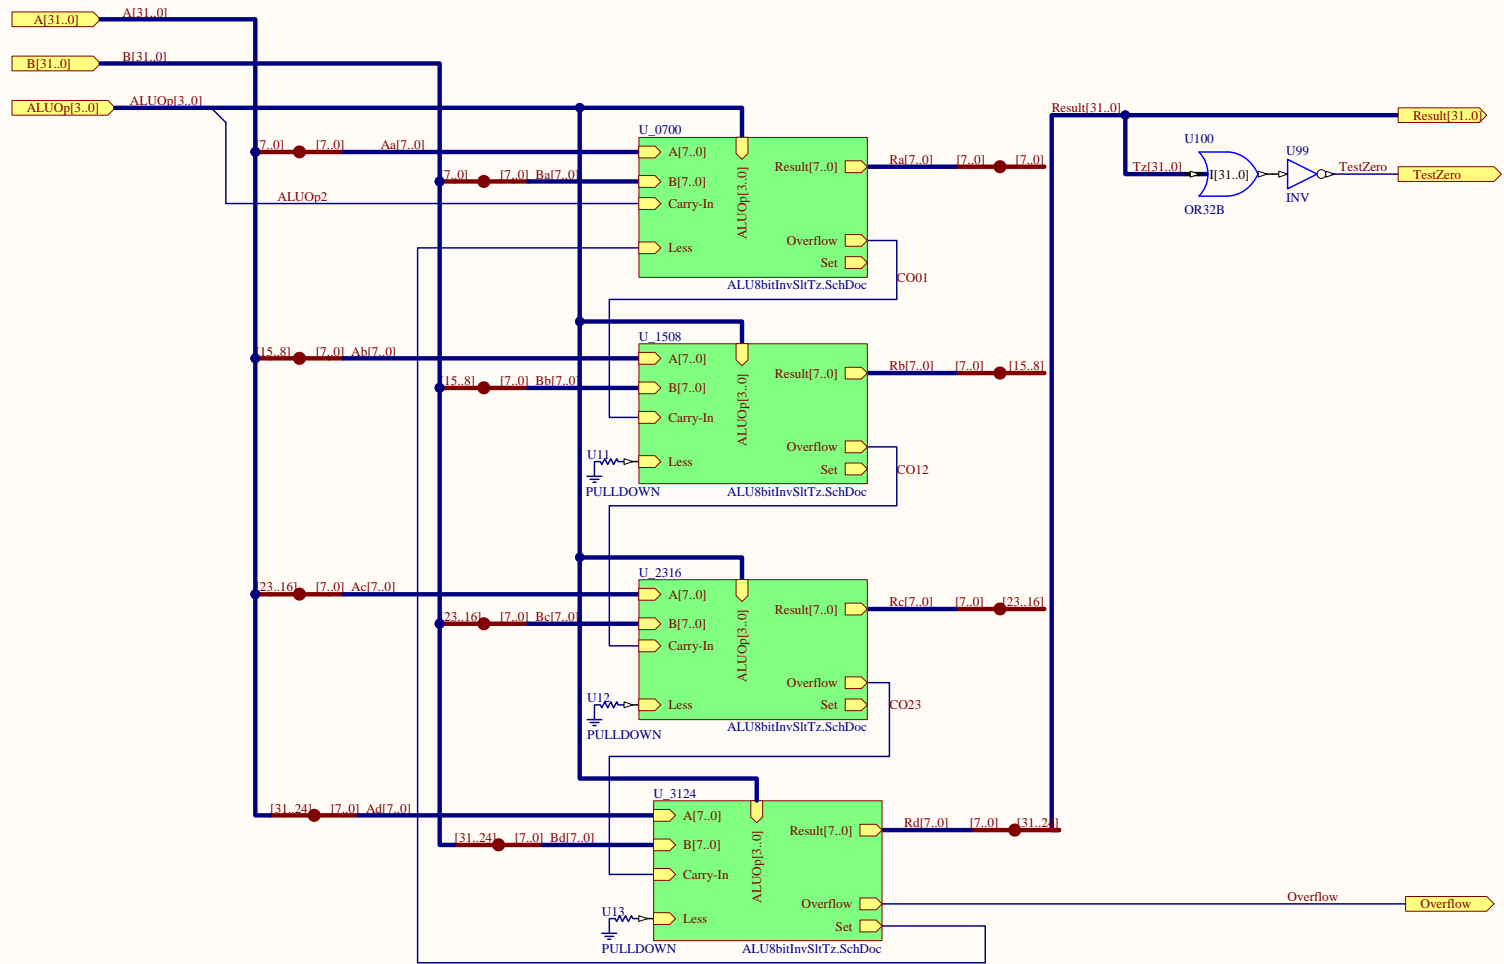

1-Bit Adder - Logic

1-Bit Adder - Carry-Out Logic

1-Bit Adder - Sum Logic

Title		
Size A4	Number	Revision
Date:	18/10/2012	Sheet of
File:	C:\Users\...\AdderSimp.SchDoc	Drawn By:

1-Bit ALU - AND, OR, Add, Subtract, SLT, Nor

Title		
Size	Number	Revision
B		
Date:	18/10/2012	Sheet of
File:	C:\Users\... \ALU32bitInvSlTz.SchDoc	Drawn By: