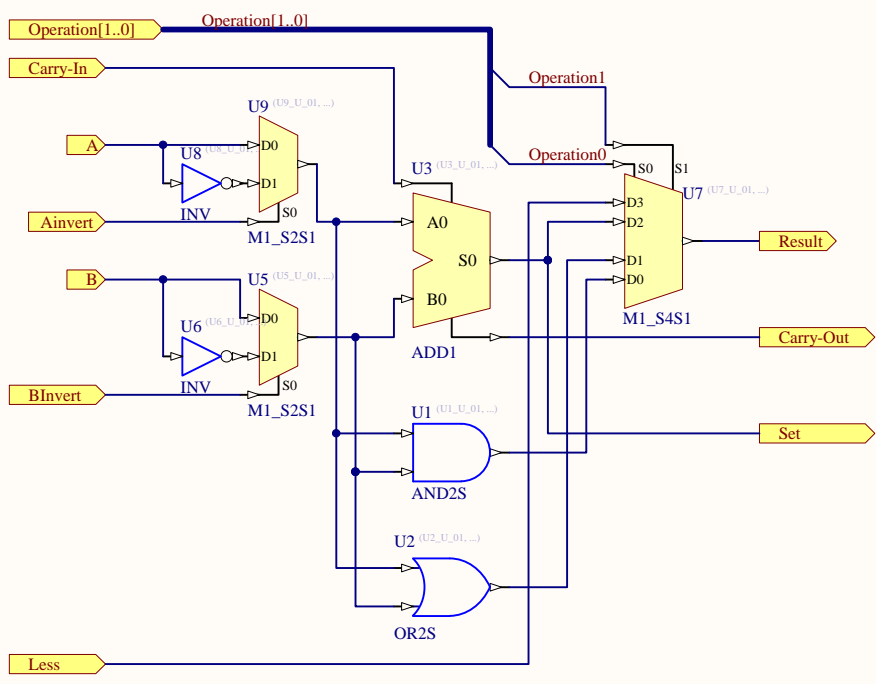

1-Bit Adder - Logic

1-Bit Adder - Carry-Out Logic

1-Bit Adder - Sum Logic

Title		
Size A4	Number	Revision
Date:	18/10/2012	Sheet of
File:	C:\Users\...\AdderSimp.SchDoc	Drawn By:

1-Bit ALU - AND, OR, Add, Subtract, SLT, Nor