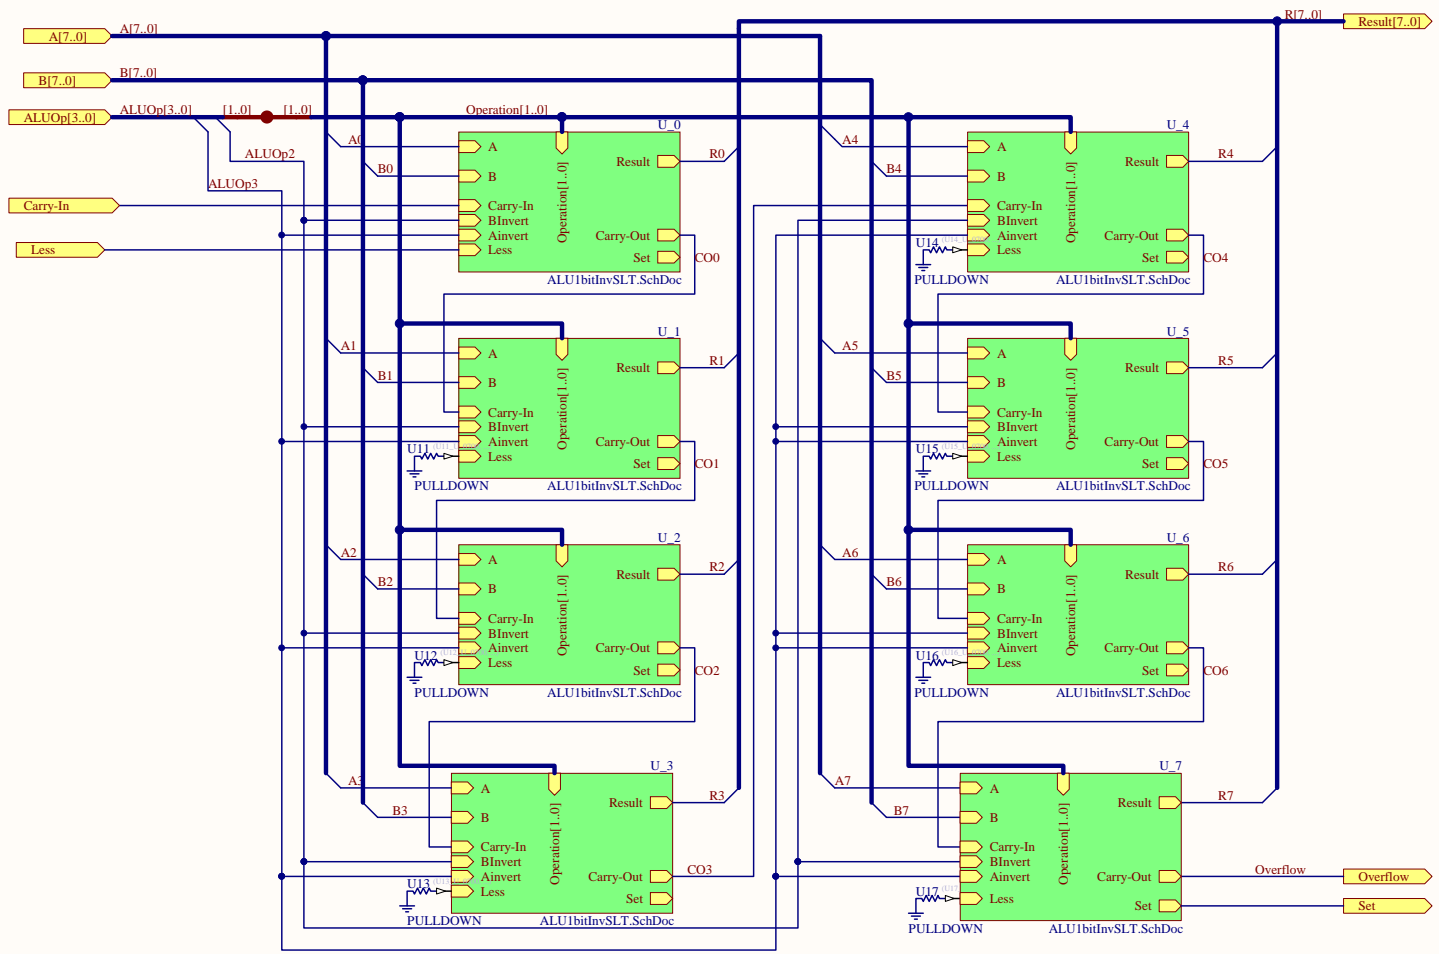

1-Bit Adder - Logic

1-Bit Adder - Carry-Out Logic

1-Bit Adder - Sum Logic

Title		
Size A4	Number	Revision
Date:	18/10/2012	Sheet of
File:	C:\Users\...\AdderSimp.SchDoc	Drawn By:

1-Bit ALU - AND, OR, Add, Subtract, SLT, Nor

Title		
Size A4	Number	Revision
Date:	18/10/2012	Sheet of
File:	C:\Users\...\ALU1bitInvSLT.SchDoc	Drawn By:

Title		
Size	Number	Revision
B		
Date:	18/10/2012	Sheet of
File:	C:\Users\...\ALU8bitInvSLTz.SchDoc	Drawn By:

Title		
Size	Number	Revision
B		
Date:	18/10/2012	Sheet of
File:	C:\Users\... \ALU32bitInvSlTz.SchDoc	Drawn By: