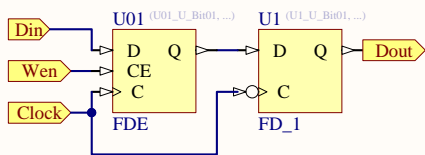

1-bit Register, Write enable,
falling edge triggered

Title		
Size	Number	Revision
A		
Date:	18/10/2012	Sheet of
File:	C:\Users\...\Reg1bitF.SchDoc	Drawn By:

Clock
Write
Din[31..0]

Dout[31..0]

Title		
Size	Number	Revision
B		
Date:	18/10/2012	Sheet of
File:	C:\Users\..._Reg32bit1F.SchDoc	Drawn By: