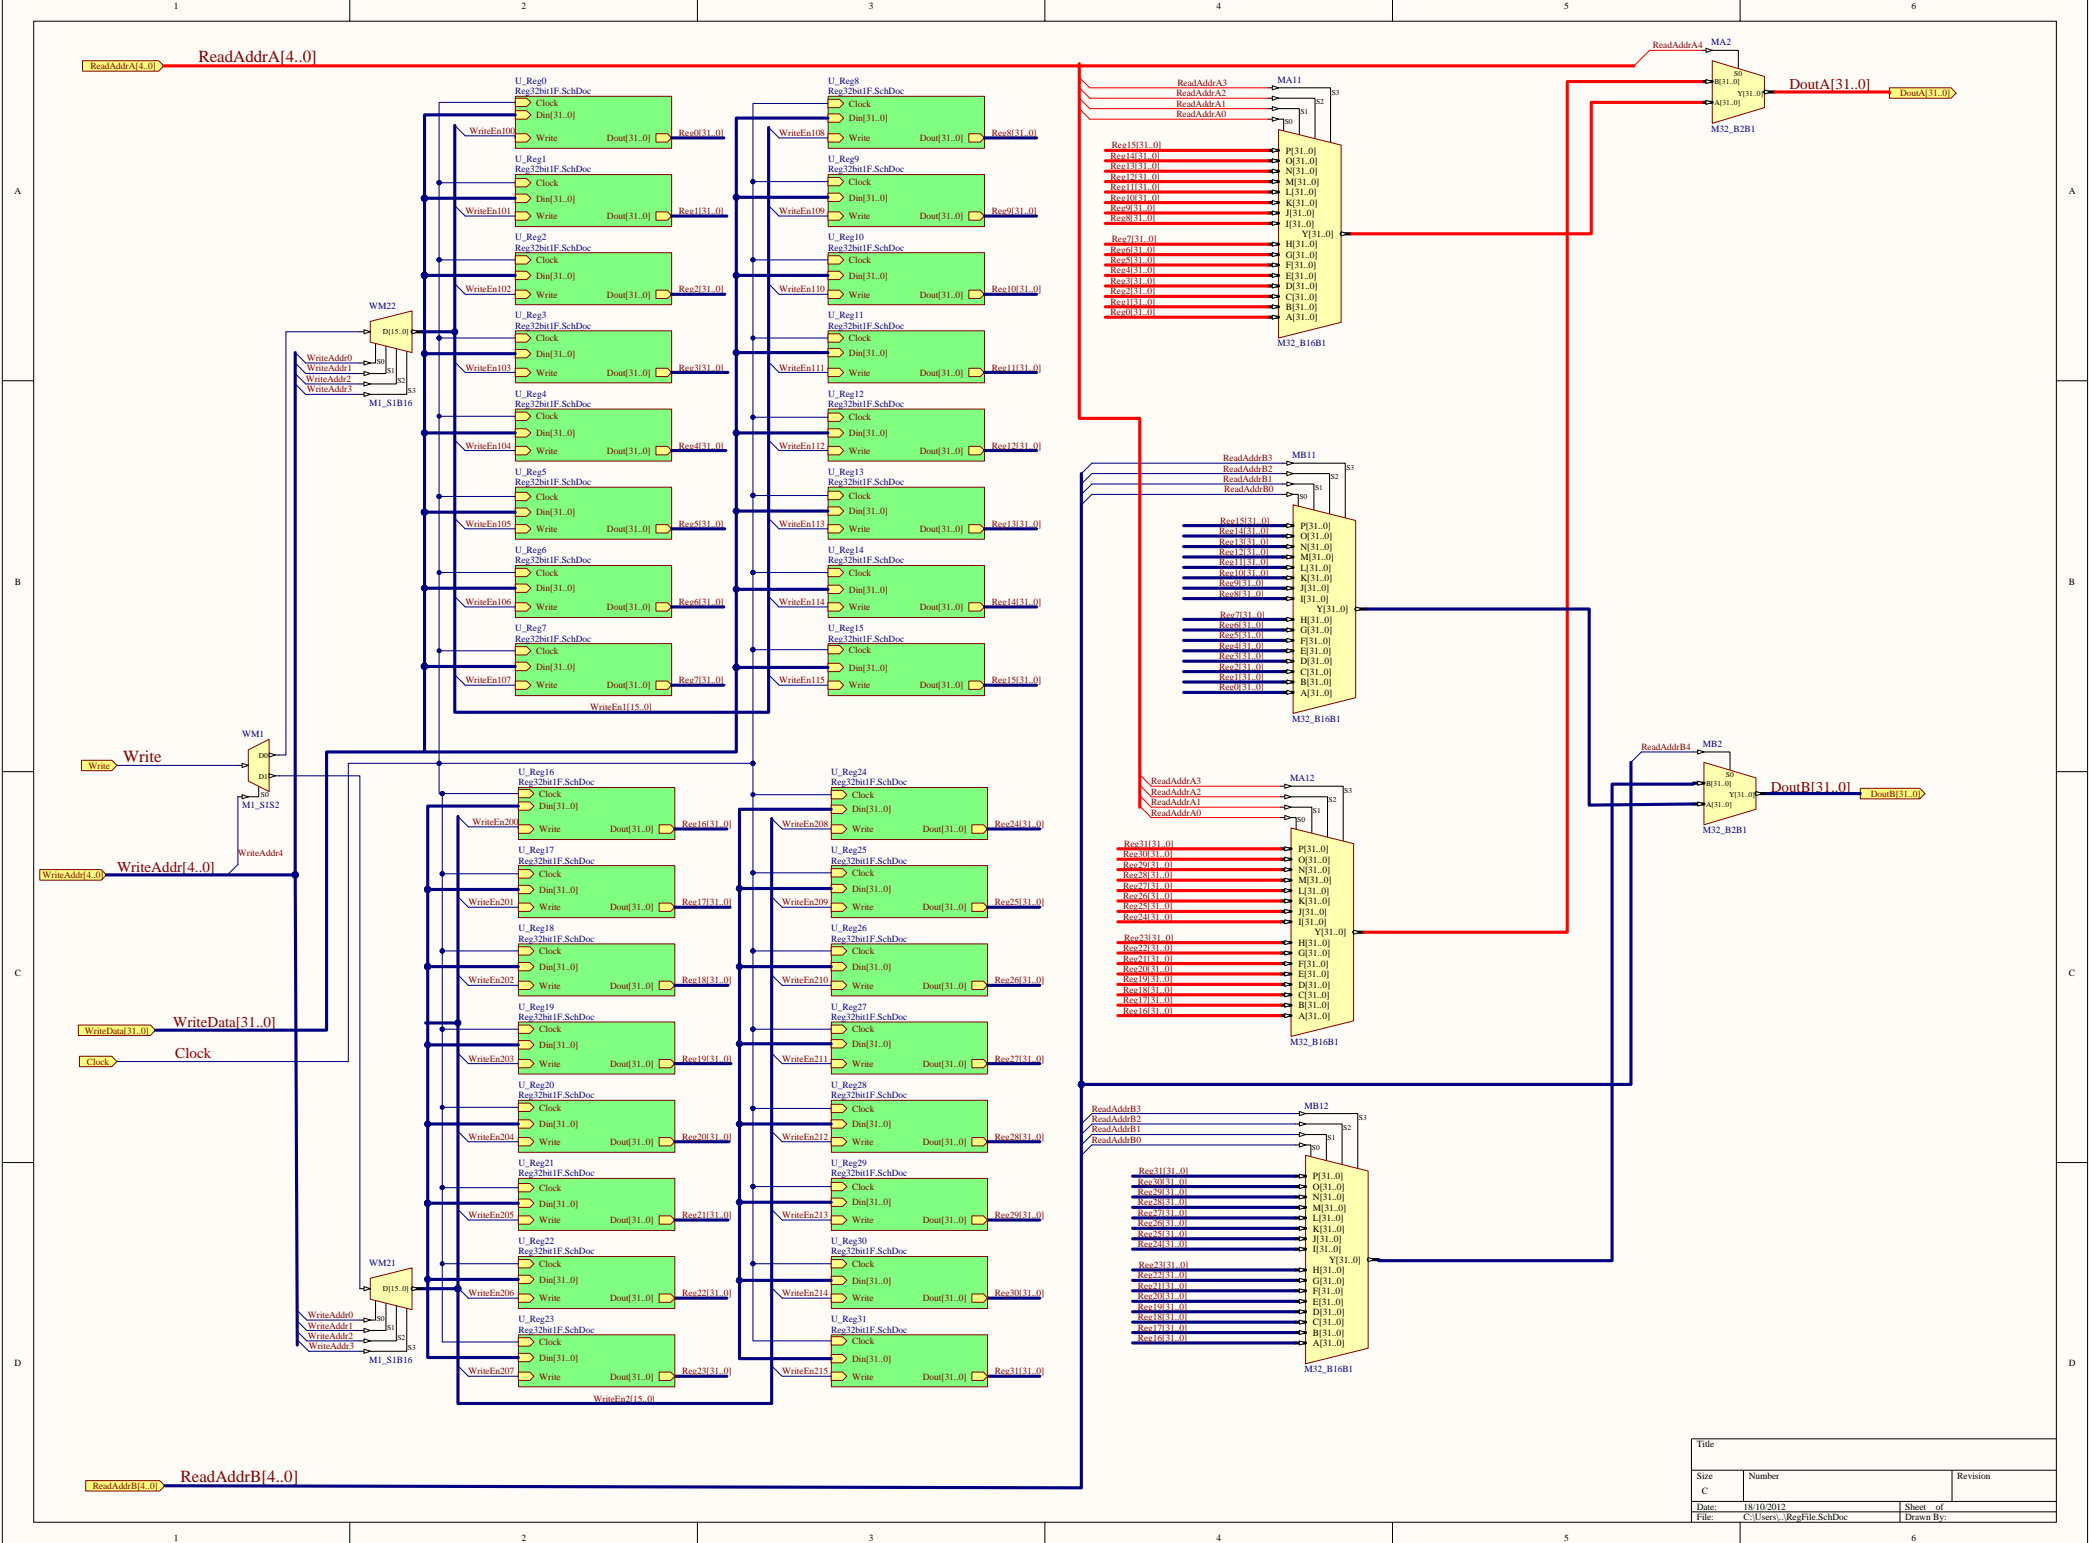

1-bit Register, Write enable,
falling edge triggered

Title		
Size	Number	Revision
A		
Date:	18/10/2012	Sheet of
File:	C:\Users\...\Reg1bitF.SchDoc	Drawn By:

Clock
Write
Din[31..0]

Dout[31..0]

Title		
Size	Number	Revision
B		
Date:	18/10/2012	Sheet of
File:	C:\Users\..._Reg32bit1F.SchDoc	Drawn By:

Title		
Size	Number	Revision
C		
Date:	18/10/2012	Sheet of
File:	C:\Users\..._RegFile_SchDoc	Drawn By: