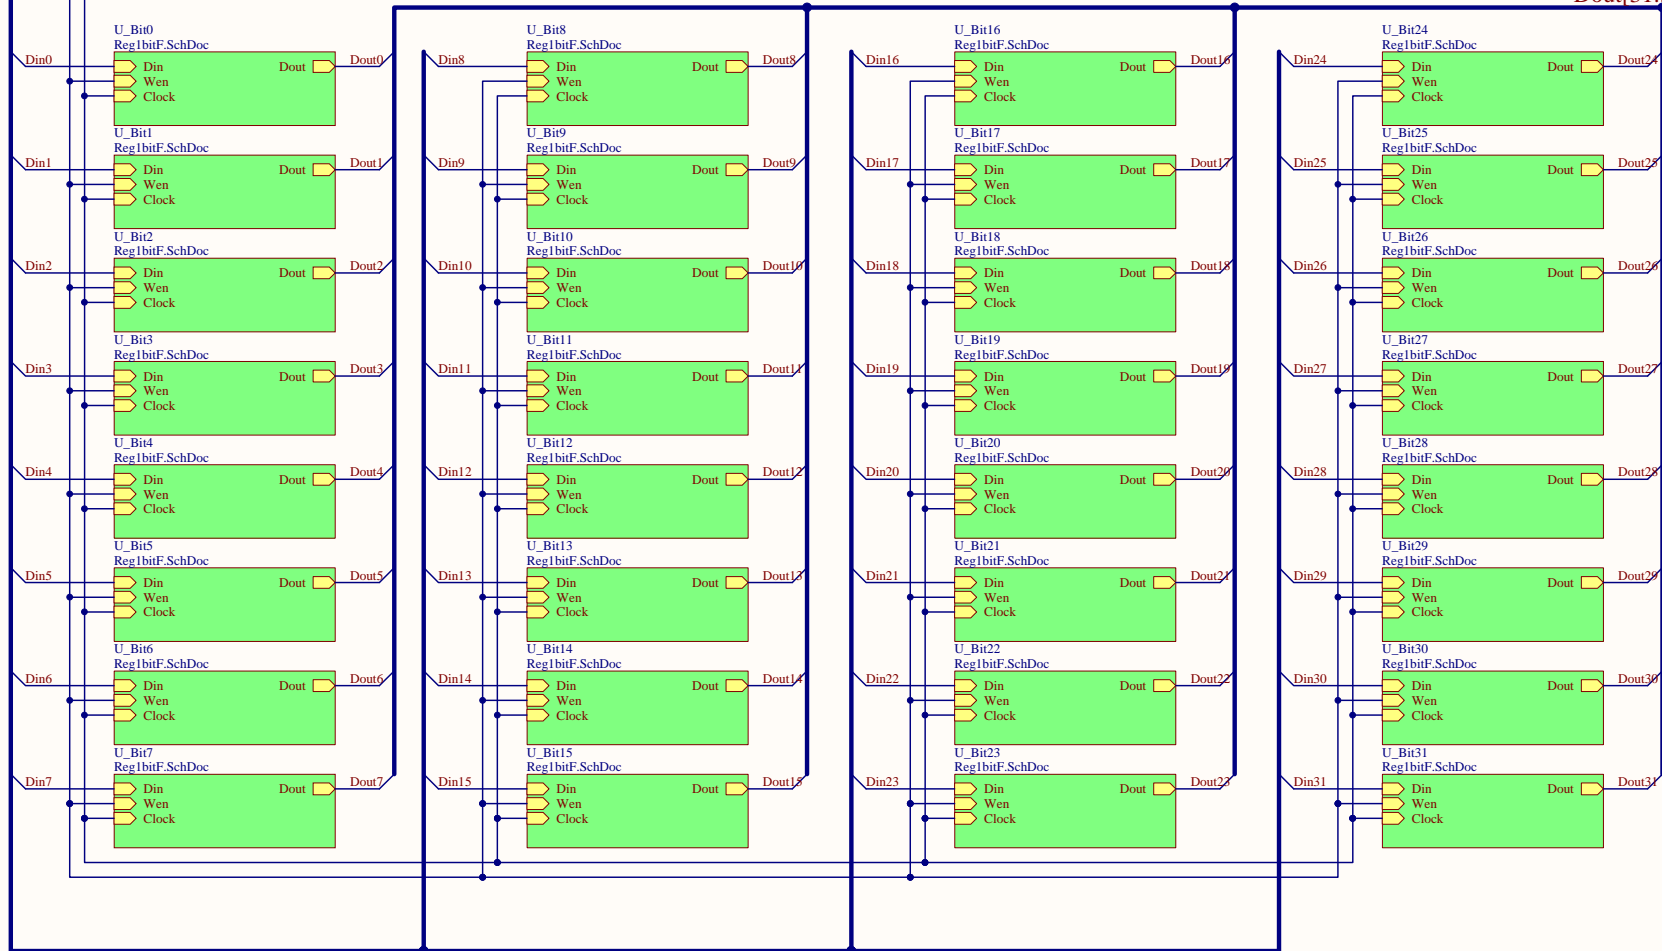

1-bit Register, Write enable,
falling edge triggered

Title		
Size	Number	Revision
A		
Date:	18/10/2012	Sheet of
File:	C:\Users\...\Reg1bitF.SchDoc	Drawn By:

Clock
Write
Din[31..0]

Dout[31..0]

Title		
Size	Number	Revision
B		
Date:	18/10/2012	Sheet of
File:	C:\Users\..._Reg32bit1F.SchDoc	Drawn By:

Title		
Size	Number	Revision
C		
Date:	18/10/2012	Sheet of
File:	C:\Users\..._RegFile_SchDoc	Drawn By: